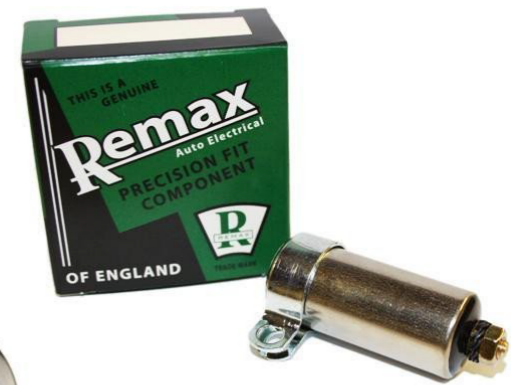

Remax

Auto Electrical

TRADE MARK

Distributor Type **DK6A**

Distributor Cap
ES17 - Rep Lucas
400181 400315 403842
Fits DK6 DJ6 DJ6A DK

ES17
£60

**Distributor Cap
Pick Up Brushes**
Fits DK

HT55
£2

Base Plate
ES218 - Rep Lucas
400001 Fits DK2 DK2A
DK4 DK4A DK6

ES218
£28

Rotor Arm
ES241 - Replaces Lucas
403866 405879 Fits
DK6A DK6

ES241
£10.20

Contact Sets
ES47 - DSB120C 400415
Fits DK2 DK2A DK4
DK4A DK6 DK6A DKH4

ES47
£9

Condenser
ES92 - DCB121C 400308
Fits DKY4A DK4 DK6
DX6A DZ6A DVZ6A
DVX6A
(Needs Soldering)

ES92
£12.50

**Remax has been established to provide its customers with high quality auto electrical parts.
We pride ourselves on the select sourcing of EU manufactured products.**